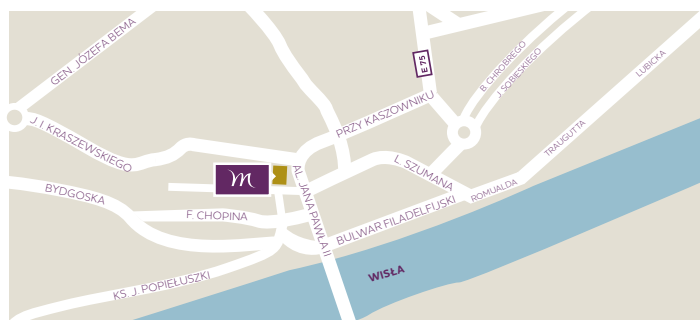

ul. Kraszewskiego 1/3, 87-100 Toruń – Polska
TEL.: +48 56 619 65 50 | FAX: +48 56 619 62 54
H3421@accor.com | mercure-torun-centrum.com

GDS: Amadeus: HW WAWHEL – Sabre: 25348
– Worldspan: HW 11554 – Apollo: 69372

BEST RATES ON MERCURE.COM
accorhotels.com

#MercureTorunCentrum
#EnjoyMercure